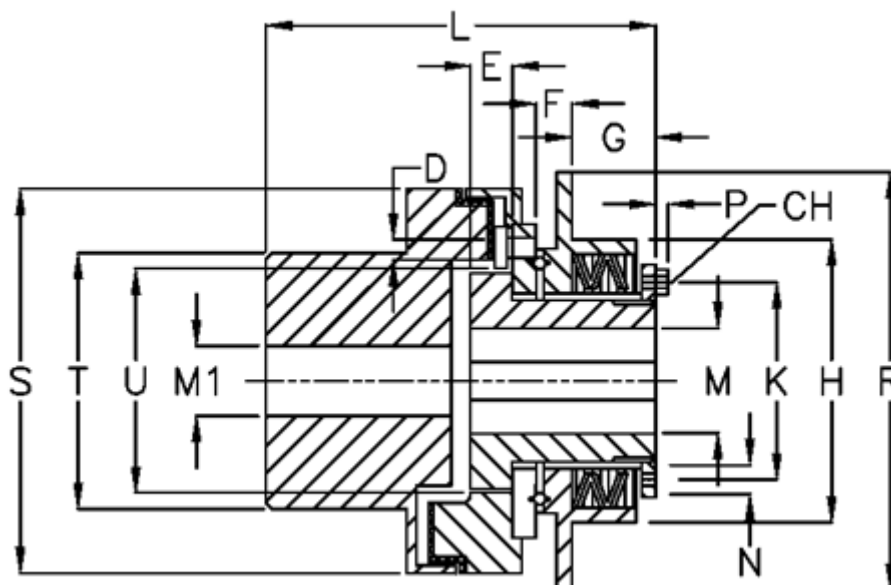

Article number: 46962032

Description: Synchron mini G 20 M

Measures

D	= 6xM5	L	= 85.0	U	= 37
Disc spring mounting	= 3x1M	M1 max	= 30		
Disc spring version	= M - medium	M max	= 20		
E	= 12.0	M min	= 7		
F	= 6.0	P	= 3.0		
G	= 22.0	R	= 80		
H	= 53	S	= 67		
K	= 38	T	= 46		